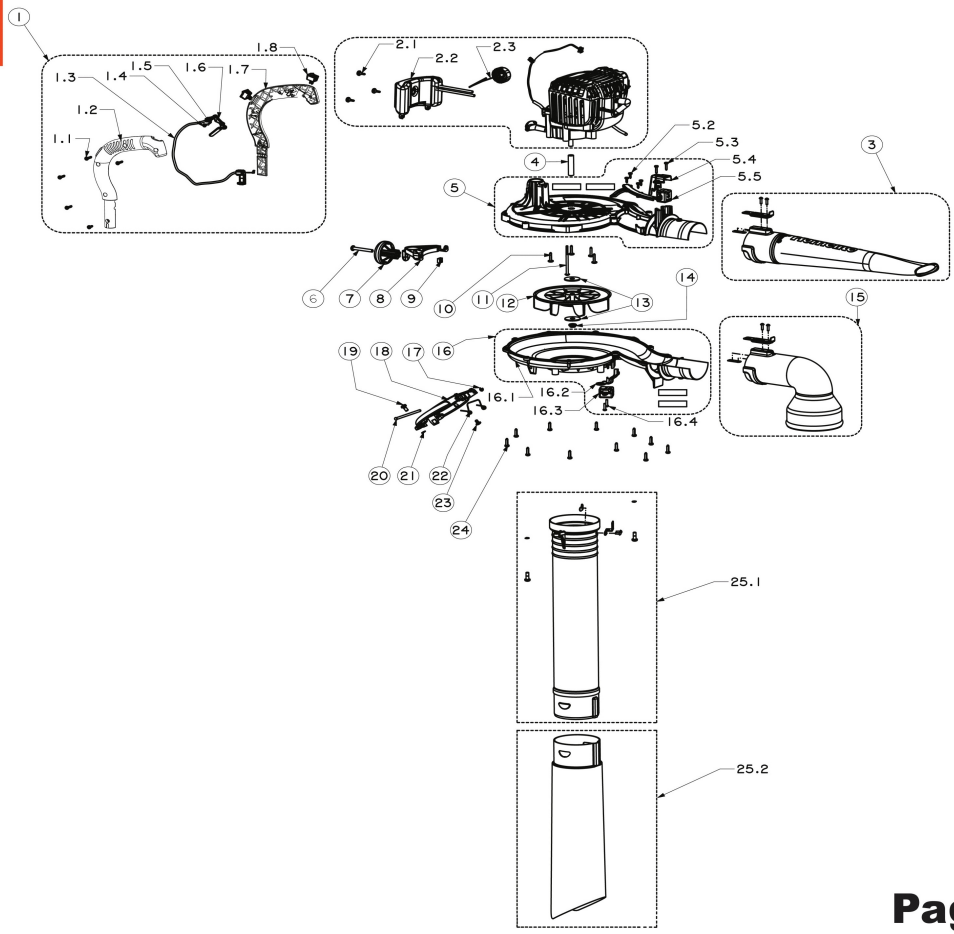

HBL26BVB 26CC BLOWER VAC XXX

5134000149 - HBL26BVB - 4000444230

Homelite

HBL26BVB

Position	Quantity	Description	Part number	EAN
1_001	1	HANDLE	5131027679	4058546113698
1_001.3	1	CABLE	5131027411	4058546112905
1_001.4	1	SCREW	5131011565	4058546056667
1_001.5	1	SPRING	5131000000	
1_001.6	1	WASHER	5131000000	
1_001.8	2	SWITCH	5131016261	4058546103668
1_002.1	3	SCREW	5131011556	4058546098476
1_002.2	1	TANK	5131008602	4058546093198
1_002.3	1	FUEL CAP	5131020281	4058546109738
1_003	1	TUBE	5131027423	4058546113001
1_004	1	DISTANCE PIECE	5131001821	4058546083380
1_005	1	HOUSING	5131027422	4058546112998
1_005.2	4	SCREW	5131000000	
1_005.3	2	SCREW	5131011474	4058546098032
1_005.4	1	COVER	5131027430	4058546178178
1_005.5	1	SWITCH	5131027419	4058546112967
1_006	1	SCREW	5131017786	4058546040901
1_007	1	KNOB	5131000000	
1_008	1	BRACKET	5131027680	4058546113704
1_009	1	SQUARE NUT HBP 30	5131000000	
1_010	4	SCREW	5131001859	4058546083588
1_011	1	SCREW	5131011558	4058546098483
1_012	1	FAN WING	5131000752	4058546078850
1_013	2	WASHER	5131017654	4058546105952
1_014	1	NUT	5131001016	4058546080501
1_015	1	Curve tube	5131027420	4058546112974
1_016	1	HOUSING	5131027421	4058546112981
1_016.2	1	COVER	5131000000	
1_016.3	1	SWITCH	5131027693	4058546113773
1_016.4	2	NUT RBL26BV	5131000000	
1_017	2	CIRCLIP	5131000000	
1_018	1	DOOR	5131000000	
1_019	1	SCREW	5131000000	
1_020	1	BOLT	5131000000	
1_021	1	CIRCLIP	5131000000	
1_022	1	SPRING	5131000000	
1_023	1	SCREW HBL26BV	5131000000	
1_024	11	SCREW	5131000996	4058546080372
1_025.01	1	TUBE	5131041246	4058546065102
1_025.02	1	TUBE	5131027431	4058546113049
1_041	4	SCREW	5131011474	4058546098032
2_001	2	SCREW	5131001007	4058546080457
2_002	1	COVER	5131000000	
2_003	1	SILENCER	5131000000	
2_004	1	GASKET	5131001947	4058546083830
2_005	1	GASKET	5131000000	
2_006	1	COVER	5131000000	
2_007	4	SCREW	5131011474	4058546098032
2_008	1	CONNECTION	5131001750	4058546056728
2_009.1	1	KNIFE PROTECTION	5131009178	4058546094119