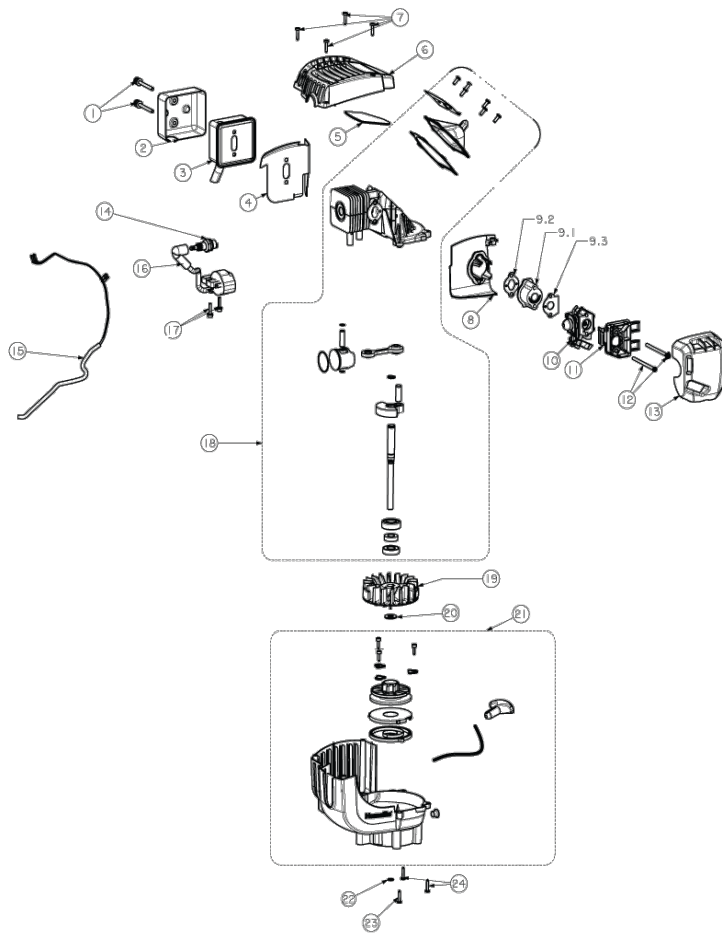

HBL26BVB 26CC BLOWER VAC XXX

5134000149 - HBL26BVB - 4000444230

Homelite

HBL26BVB

Position	Quantity	Description	Part number	EAN
1_001	1	HANDLE	5131027679	4058546113698
1_001.3	1	CABLE	5131027411	4058546112905
1_001.4	1	SCREW	5131011565	4058546056667
1_001.5	1	SPRING	5131000000	
1_001.6	1	WASHER	5131000000	
1_001.8	2	SWITCH	5131016261	4058546103668
1_002.1	3	SCREW	5131011556	4058546098476
1_002.2	1	TANK	5131008602	4058546093198
1_002.3	1	FUEL CAP	5131020281	4058546109738
1_003	1	TUBE	5131027423	4058546113001
1_004	1	DISTANCE PIECE	5131001821	4058546083380
1_005	1	HOUSING	5131027422	4058546112998
1_005.2	4	SCREW	5131000000	
1_005.3	2	SCREW	5131011474	4058546098032
1_005.4	1	COVER	5131027430	4058546178178
1_005.5	1	SWITCH	5131027419	4058546112967
1_006	1	SCREW	5131017786	4058546040901
1_007	1	KNOB	5131000000	
1_008	1	BRACKET	5131027680	4058546113704
1_009	1	SQUARE NUT HBP 30	5131000000	
1_010	4	SCREW	5131001859	4058546083588
1_011	1	SCREW	5131011558	4058546098483
1_012	1	FAN WING	5131000752	4058546078850
1_013	2	WASHER	5131017654	4058546105952
1_014	1	NUT	5131001016	4058546080501
1_015	1	Curve tube	5131027420	4058546112974
1_016	1	HOUSING	5131027421	4058546112981
1_016.2	1	COVER	5131000000	
1_016.3	1	SWITCH	5131027693	4058546113773
1_016.4	2	NUT RBL26BV	5131000000	
1_017	2	CIRCLIP	5131000000	
1_018	1	DOOR	5131000000	
1_019	1	SCREW	5131000000	
1_020	1	BOLT	5131000000	
1_021	1	CIRCLIP	5131000000	
1_022	1	SPRING	5131000000	
1_023	1	SCREW HBL26BV	5131000000	
1_024	11	SCREW	5131000996	4058546080372
1_025.01	1	TUBE	5131041246	4058546065102
1_025.02	1	TUBE	5131027431	4058546113049
1_041	4	SCREW	5131011474	4058546098032
2_001	2	SCREW	5131001007	4058546080457
2_002	1	COVER	5131000000	
2_003	1	SILENCER	5131000000	
2_004	1	GASKET	5131001947	4058546083830
2_005	1	GASKET	5131000000	
2_006	1	COVER	5131000000	
2_007	4	SCREW	5131011474	4058546098032
2_008	1	CONNECTION	5131001750	4058546056728
2_009.1	1	KNIFE PROTECTION	5131009178	4058546094119